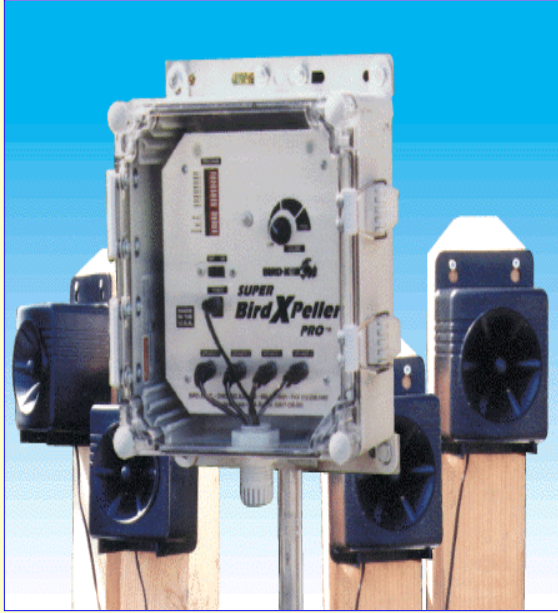

Sonic Bird Repeller Super BirdXPeller PRO Specifications

Unit Dimensions:	9" x 9" x 5.25"
Shipping Weight:	12 pounds
Power Requirements:	110 or 220vAC or 12vDC (110vAC adapter not included; battery not included.)
Sound Pressure:	105 - 110 dB @ 1 meter
Frequency:	3 - 5 kHz
Compliance:	Supply power source is UL and CE listed. EPA Est. 075130-OR-001